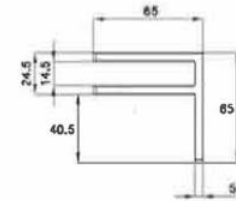

KLH10-STIFF-WALL  
10-12mm Wall to Glass Stiffener  
316 Satin

KLH10-STIFF-180  
10-12mm 180 Degree Stiffener  
316 Satin

KLH10-STIFF-90  
10-12mm 90 Degree Glass Stiffener  
316 Satin

KLH10-STIFF-WALL  
10-12mm Wall to Glass Stiffener  
316 Black

KLH10-STIFF-180  
10-12mm 180 Degree Stiffener  
316 Black

KLH10-STIFF-90  
10-12mm 90 Degree Glass Stiffener  
316 Black

**\*\*BRAND NEW\*\***

Large Stiffeners Now Available for 17.52mm - 21.52mm Glass  
316 Grade Satin Finish