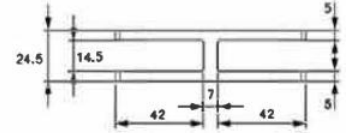

KLH10-STIFF-WALL  
10-12mm Wall to Glass Stiffener  
316 Satin

KLH10-STIFF-180  
10-12mm 180 Degree Stiffener  
316 Satin

KLH10-STIFF-90  
10-12mm 90 Degree Glass Stiffener  
316 Satin

KLH10-STIFF-WALL  
10-12mm Wall to Glass Stiffener  
316 Black

KLH10-STIFF-180  
10-12mm 180 Degree Stiffener  
316 Black

KLH10-STIFF-90  
10-12mm 90 Degree Glass Stiffener  
316 Black

**\*\*BRAND NEW\*\***

Large Stiffeners Now Available for 17.52mm - 21.52mm Glass  
316 Grade Satin Finish