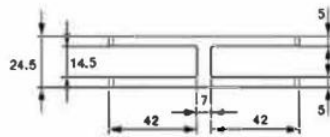

KLH10-STIFF-WALL  
10-12mm Wall to Glass Stiffener  
316 Satin

KLH10-STIFF-180  
10-12mm 180 Degree Stiffener  
316 Satin

KLH10-STIFF-90  
10-12mm 90 Degree Glass Stiffener  
316 Satin

KLH10-STIFF-WALL  
10-12mm Wall to Glass Stiffener  
316 Black

KLH10-STIFF-180  
10-12mm 180 Degree Stiffener  
316 Black

KLH10-STIFF-90  
10-12mm 90 Degree Glass Stiffener  
316 Black

**\*\*BRAND NEW\*\***

Large Stiffeners Now Available for 17.52mm - 21.52mm Glass  
316 Grade Satin Finish