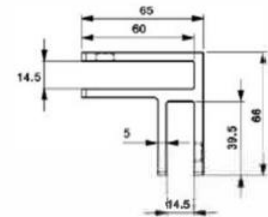

KLH10-STIFF-WALL  
10-12mm Wall to Glass Stiffener  
316 Satin

KLH10-STIFF-180  
10-12mm 180 Degree Stiffener  
316 Satin

KLH10-STIFF-90  
10-12mm 90 Degree Glass Stiffener  
316 Satin

KLH10-STIFF-WALL  
10-12mm Wall to Glass Stiffener  
316 Black

KLH10-STIFF-180  
10-12mm 180 Degree Stiffener  
316 Black

KLH10-STIFF-90  
10-12mm 90 Degree Glass Stiffener  
316 Black

**\*\*BRAND NEW\*\***

Large Stiffeners Now Available for 17.52mm - 21.52mm Glass  
316 Grade Satin Finish