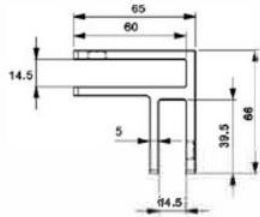

KLH10-STIFF-WALL  
10-12mm Wall to Glass Stiffener  
316 Satin

KLH10-STIFF-180  
10-12mm 180 Degree Stiffener  
316 Satin

KLH10-STIFF-90  
10-12mm 90 Degree Glass Stiffener  
316 Satin

KLH10-STIFF-WALL  
10-12mm Wall to Glass Stiffener  
316 Black

KLH10-STIFF-180  
10-12mm 180 Degree Stiffener  
316 Black

KLH10-STIFF-90  
10-12mm 90 Degree Glass Stiffener  
316 Black

**\*\*BRAND NEW\*\***

Large Stiffeners Now Available for 17.52mm - 21.52mm Glass  
316 Grade Satin Finish