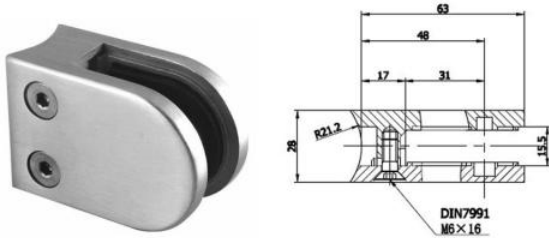

**ROS1001-42.4**  
105mm Wide Cover Plates  
316 Grade Satin / Mirror

**ROS1002-42.4**  
125mm Wide Cover Plates  
316 Grade Satin / Mirror

**ROS1005-42.4**  
110mm Wide Cover Plates  
316 Grade Satin

**0521.424.316**  
150mm Baluster Bracket (45mm Off-Set)  
316 Grade Satin / Mirror

**0527.424.316**  
90 Degree Baluster Bracket (45mm Off-Set)  
316 Grade Satin / Mirror

**42-WALL-BRACKET-316**  
316 Grade Satin Finish  
(42mm Off-Set)

**WND1012-42.4**  
42.4mm  
316 Grade Satin Finish  
(28mm Off-Set)

**KLH10R-42.4**  
D Shape Glass Clamp  
304 / 316  
Satin / Mirror

**KLH13.52-15MM-42.4**  
D Shape Glass Clamp  
316  
Satin / Mirror

**KLH10R-42.4-SAFETY**  
D Shape Glass Clamp + Safety Plate  
316  
Satin

**KLH10R-42.4-ADJ**  
D Shape Adjustable Glass Clamp  
316 Satin  
(Also Available 48.3mm & Flat)

**HH1005-42.4-ADJ**  
Adjustable Bung, Stem, & Saddle  
316 Grade Satin

**HH1008-42.4-ADJ**  
Adj Bung, Adj Stem, & Saddle  
316 Grade Satin