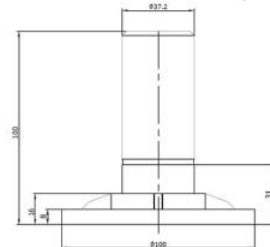

**SP1011-42.4**  
End Post  
316 Grade Satin Finish

**SP1012-42.4**  
Mid Post  
316 Grade Satin Finish

**SP1013-42.4**  
Corner Post  
316 Grade Satin Finish

**RON1012-42.4**  
316 Grade Raw  
100mm Wide (4 x 11mm Holes)

**RON1011-42.4**  
316 Grade Raw  
120mm Wide (4 x 11mm Holes)

**RON1009-42.4**  
316 Grade Raw  
105mm Wide

**0188.426.316**  
316 Grade Satin Finish  
100mm Wide

**42-BASE-PLATE-ADJ**  
316 Grade Satin Finish

**ROS1001-42.4**  
105mm Wide Cover Plates  
316 Grade Satin / Mirror

**ROS1002-42.4**  
125mm Wide Cover Plates  
316 Grade Satin / Mirror

**ROS1005-42.4**  
110mm Wide Cover Plates  
316 Grade Satin

**0521.424.316**  
150mm Baluster Bracket (45mm Off-Set)  
316 Grade Satin / Mirror

**KLH10R-42.4**  
D Shape Glass Clamp  
304 / 316  
Satin / Mirror

**KLH13.52-15MM-42.4**  
D Shape Glass Clamp  
316  
Satin / Mirror

**KLH10R-42.4-SAFETY**  
D Shape Glass Clamp + Safety Plate  
316  
Satin