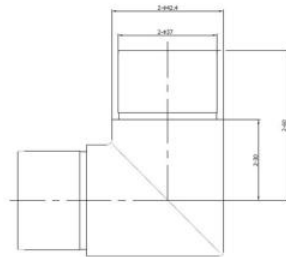

RV1005-42.4
Sharp Bend
316 Satin