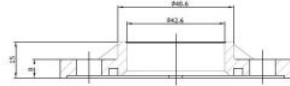

**SP1011-42.4**  
End Post  
316 Grade Satin Finish

**SP1012-42.4**  
Mid Post  
316 Grade Satin Finish

**SP1013-42.4**  
Corner Post  
316 Grade Satin Finish

**RON1012-42.4**  
316 Grade Raw  
100mm Wide (4 x 11mm Holes)

**RON1011-42.4**  
316 Grade Raw  
120mm Wide (4 x 11mm Holes)

**RON1009-42.4**  
316 Grade Raw  
105mm Wide

**0188.426.316**  
316 Grade Satin Finish  
100mm Wide

**42-BASE-PLATE-ADJ**  
316 Grade Satin Finish