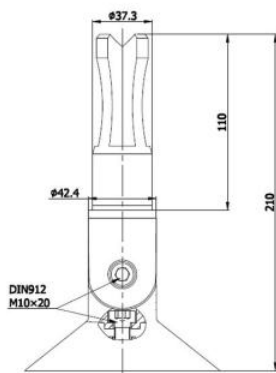

**SP1011-42.4**  
End Post  
316 Grade Satin Finish

**SP1012-42.4**  
Mid Post  
316 Grade Satin Finish

**SP1013-42.4**  
Corner Post  
316 Grade Satin Finish

**RON1012-42.4**  
316 Grade Raw  
100mm Wide (4 x 11mm Holes)

**RON1011-42.4**  
316 Grade Raw  
120mm Wide (4 x 11mm Holes)

**RON1009-42.4**  
316 Grade Raw  
105mm Wide

**0188.426.316**  
316 Grade Satin Finish  
100mm Wide

**42-BASE-PLATE-ADJ**  
316 Grade Satin Finish

**ROS1001-42.4**  
105mm Wide Cover Plates  
316 Grade Satin / Mirror

**ROS1002-42.4**  
125mm Wide Cover Plates  
316 Grade Satin / Mirror

**ROS1005-42.4**  
110mm Wide Cover Plates  
316 Grade Satin

**0521.424.316**  
150mm Baluster Bracket (45mm Off-Set)  
316 Grade Satin / Mirror

**KLH10R-42.4**  
D Shape Glass Clamp  
304 / 316  
Satin / Mirror

**KLH13.52-15MM-42.4**  
D Shape Glass Clamp  
316  
Satin / Mirror

**KLH10R-42.4-SAFETY**  
D Shape Glass Clamp + Safety Plate  
316  
Satin