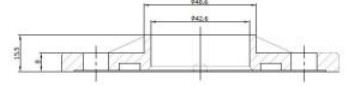

**SP1011-42.4**  
End Post  
316 Grade Satin Finish

**SP1012-42.4**  
Mid Post  
316 Grade Satin Finish

**SP1013-42.4**  
Corner Post  
316 Grade Satin Finish

**RON1012-42.4**  
316 Grade Raw  
100mm Wide (4 x 11mm Holes)

**RON1011-42.4**  
316 Grade Raw  
120mm Wide (4 x 11mm Holes)

**RON1009-42.4**  
316 Grade Raw  
105mm Wide

**0188.426.316**  
316 Grade Satin Finish  
100mm Wide

**42-BASE-PLATE-ADJ**  
316 Grade Satin Finish