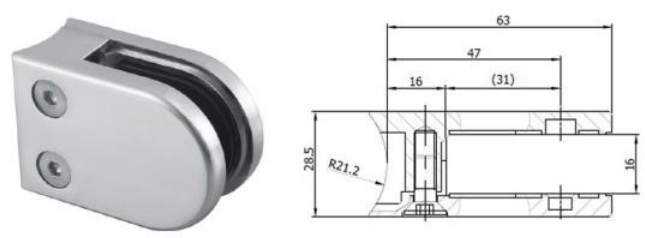

**0527.424.316**  
90 Degree Baluster Bracket (45mm Off-Set)  
316 Grade Satin / Mirror

**42-WALL-BRACKET-316**  
316 Grade Satin Finish  
(42mm Off-Set)

**WND1012-42.4**  
42.4mm  
316 Grade Satin Finish  
(28mm Off-Set)

**KLH10R-42.4**  
D Shape Glass Clamp  
304 / 316  
Satin / Mirror

**KLH13.52-15MM-42.4**  
D Shape Glass Clamp  
316  
Satin / Mirror

**KLH10R-42.4-SAFETY**  
D Shape Glass Clamp + Safety Plate  
316  
Satin