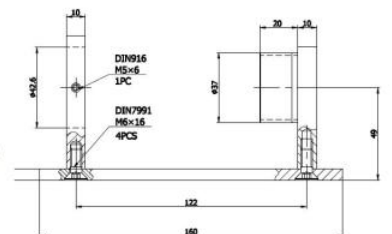

**ROS1001-42.4**  
105mm Wide Cover Plates  
316 Grade Satin / Mirror

**ROS1002-42.4**  
125mm Wide Cover Plates  
316 Grade Satin / Mirror

**ROS1005-42.4**  
110mm Wide Cover Plates  
316 Grade Satin

**0521.424.316**  
150mm Baluster Bracket (45mm Off-Set)  
316 Grade Satin / Mirror

**0527.424.316**  
90 Degree Baluster Bracket (45mm Off-Set)  
316 Grade Satin / Mirror

**42-WALL-BRACKET-316**  
316 Grade Satin Finish  
(42mm Off-Set)

**WND1012-42.4**  
42.4mm  
316 Grade Satin Finish  
(28mm Off-Set)