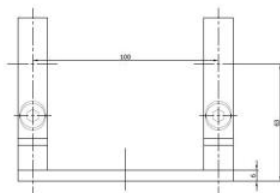

**RON1011-42.4**  
316 Grade Raw  
120mm Wide (4 x 11mm Holes)

**RON1009-42.4**  
316 Grade Raw  
105mm Wide

**0188.426.316**  
316 Grade Satin Finish  
100mm Wide

**42-BASE-PLATE-ADJ**  
316 Grade Satin Finish

**ROS1001-42.4**  
105mm Wide Cover Plates  
316 Grade Satin / Mirror

**ROS1002-42.4**  
125mm Wide Cover Plates  
316 Grade Satin / Mirror

**ROS1005-42.4**  
110mm Wide Cover Plates  
316 Grade Satin

**0521.424.316**  
150mm Baluster Bracket (45mm Off-Set)  
316 Grade Satin / Mirror

**0527.424.316**  
90 Degree Baluster Bracket (45mm Off-Set)  
316 Grade Satin / Mirror

**42-WALL-BRACKET-316**  
316 Grade Satin Finish  
(42mm Off-Set)

**WND1012-42.4**  
42.4mm  
316 Grade Satin Finish  
(28mm Off-Set)