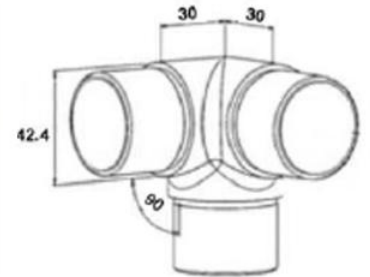

EVB1009-42.4
3-Way Elbow
316 Satin