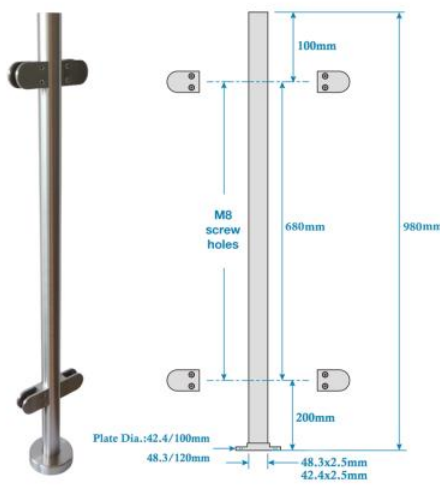

**SP1011-42.4**  
End Post  
316 Grade Satin Finish

**SP1012-42.4**  
Mid Post  
316 Grade Satin Finish

**SP1013-42.4**  
Corner Post  
316 Grade Satin Finish

**RON1012-42.4**  
316 Grade Raw  
100mm Wide (4 x 11mm Holes)

**RON1011-42.4**  
316 Grade Raw  
120mm Wide (4 x 11mm Holes)

**RON1009-42.4**  
316 Grade Raw  
105mm Wide

**0188.426.316**  
316 Grade Satin Finish  
100mm Wide

**42-BASE-PLATE-ADJ**  
316 Grade Satin Finish

**ROS1001-42.4**  
105mm Wide Cover Plates  
316 Grade Satin / Mirror

**ROS1002-42.4**  
125mm Wide Cover Plates  
316 Grade Satin / Mirror

**ROS1005-42.4**  
110mm Wide Cover Plates  
316 Grade Satin

**0521.424.316**  
150mm Baluster Bracket (45mm Off-Set)  
316 Grade Satin / Mirror

**KLH10R-42.4**  
D Shape Glass Clamp  
304 / 316  
Satin / Mirror

**KLH13.52-15MM-42.4**  
D Shape Glass Clamp  
316  
Satin / Mirror

**KLH10R-42.4-SAFETY**  
D Shape Glass Clamp + Safety Plate  
316  
Satin