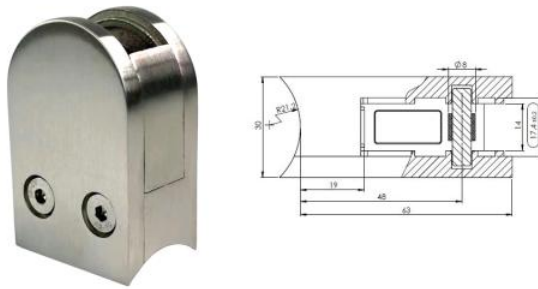

**0527.424.316**  
90 Degree Baluster Bracket (45mm Off-Set)  
316 Grade Satin / Mirror

**42-WALL-BRACKET-316**  
316 Grade Satin Finish  
(42mm Off-Set)

**WND1012-42.4**  
42.4mm  
316 Grade Satin Finish  
(28mm Off-Set)

**KLH10R-42.4**  
D Shape Glass Clamp  
304 / 316  
Satin / Mirror

**KLH13.52-15MM-42.4**  
D Shape Glass Clamp  
316  
Satin / Mirror

**KLH10R-42.4-SAFETY**  
D Shape Glass Clamp + Safety Plate  
316  
Satin