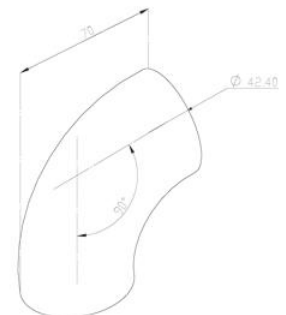

ROB-42.4
Weldable Elbow
316 Satin