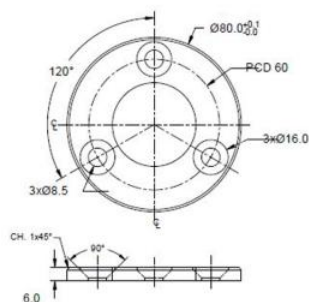

**0527.424.316**  
90 Degree Baluster Bracket (45mm Off-Set)  
316 Grade Satin / Mirror

**42-WALL-BRACKET-316**  
316 Grade Satin Finish  
(42mm Off-Set)

**WND1012-42.4**  
42.4mm  
316 Grade Satin Finish  
(28mm Off-Set)

**RV1003-42.4**  
Mid-Radius Bend  
316 Satin / Mirror

**RV1005-42.4**  
Sharp Bend  
316 Satin

**EVB1009-42.4**  
3-Way Elbow  
316 Satin

**0206.426.316**  
3-Way Connector  
316 Satin

**RV1003K-WALLPLATE-42.4**  
Wallplate & Elbow  
316 Satin

**RV1004-ADJ-42.4**  
Adjustable Elbow  
316 Satin

**ROB-42.4**  
Weldable Elbow  
316 Satin

**WALLPLATE-42.4**  
316 Satin / Mirror

**WALLPLATE-42.4-OBLONG**  
316 Satin / Mirror

**WALLPLATE-ADJ-42.4**  
Adjustable Wallplate  
316 Satin

**RV1018-42.4**  
End Scroll  
316 Satin / Mirror

**RV1001K-42.4**  
Straight Connector  
316 Satin / Mirror