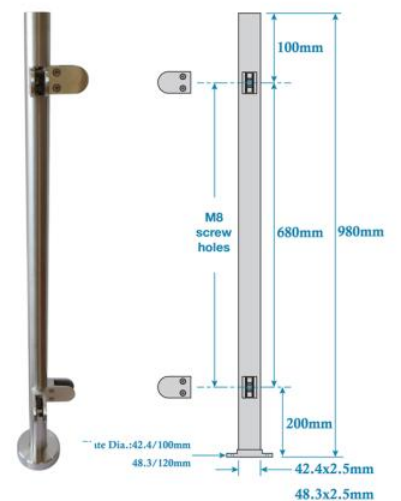

**SP1011-42.4**  
End Post  
316 Grade Satin Finish

**SP1012-42.4**  
Mid Post  
316 Grade Satin Finish

**SP1013-42.4**  
Corner Post  
316 Grade Satin Finish

**RON1012-42.4**  
316 Grade Raw  
100mm Wide (4 x 11mm Holes)

**RON1011-42.4**  
316 Grade Raw  
120mm Wide (4 x 11mm Holes)

**RON1009-42.4**  
316 Grade Raw  
105mm Wide

**0188.426.316**  
316 Grade Satin Finish  
100mm Wide

**42-BASE-PLATE-ADJ**  
316 Grade Satin Finish

**ROS1001-42.4**  
105mm Wide Cover Plates  
316 Grade Satin / Mirror

**ROS1002-42.4**  
125mm Wide Cover Plates  
316 Grade Satin / Mirror

**ROS1005-42.4**  
110mm Wide Cover Plates  
316 Grade Satin

**0521.424.316**  
150mm Baluster Bracket (45mm Off-Set)  
316 Grade Satin / Mirror

**KLH10R-42.4**  
D Shape Glass Clamp  
304 / 316  
Satin / Mirror

**KLH13.52-15MM-42.4**  
D Shape Glass Clamp  
316  
Satin / Mirror

**KLH10R-42.4-SAFETY**  
D Shape Glass Clamp + Safety Plate  
316  
Satin