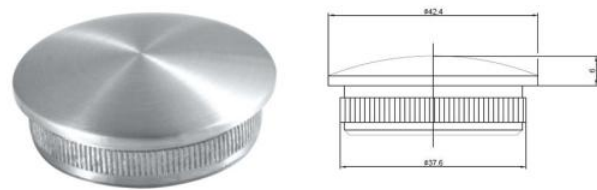

EK1010-42.4
Convex End Cap
316 Satin / Mirror