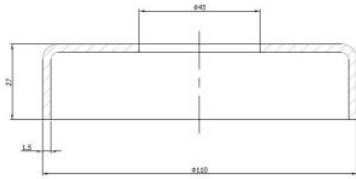

**SP1011-42.4**  
End Post  
316 Grade Satin Finish

**SP1012-42.4**  
Mid Post  
316 Grade Satin Finish

**SP1013-42.4**  
Corner Post  
316 Grade Satin Finish

**RON1012-42.4**  
316 Grade Raw  
100mm Wide (4 x 11mm Holes)

**RON1011-42.4**  
316 Grade Raw  
120mm Wide (4 x 11mm Holes)

**RON1009-42.4**  
316 Grade Raw  
105mm Wide

**0188.426.316**  
316 Grade Satin Finish  
100mm Wide

**42-BASE-PLATE-ADJ**  
316 Grade Satin Finish

**ROS1001-42.4**  
105mm Wide Cover Plates  
316 Grade Satin / Mirror

**ROS1002-42.4**  
125mm Wide Cover Plates  
316 Grade Satin / Mirror

**ROS1005-42.4**  
110mm Wide Cover Plates  
316 Grade Satin

**0521.424.316**  
150mm Baluster Bracket (45mm Off-Set)  
316 Grade Satin / Mirror

**0527.424.316**  
90 Degree Baluster Bracket (45mm Off-Set)  
316 Grade Satin / Mirror

**42-WALL-BRACKET-316**  
316 Grade Satin Finish  
(42mm Off-Set)

**WND1012-42.4**  
42.4mm  
316 Grade Satin Finish  
(28mm Off-Set)