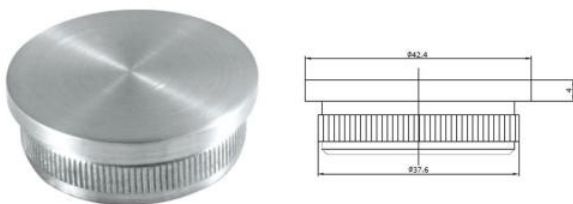

EK1002-42.4
Flat End Cap
316 Satin / Mirror