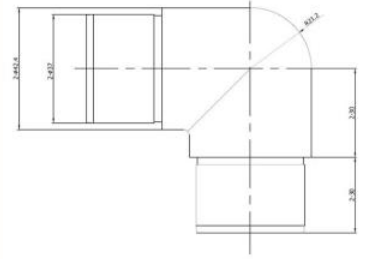

RV1003-42.4
Mid-Radius Bend
316 Satin / Mirror