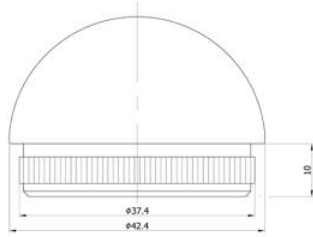

EK1018-42.4
Dome End Cap
316 Satin