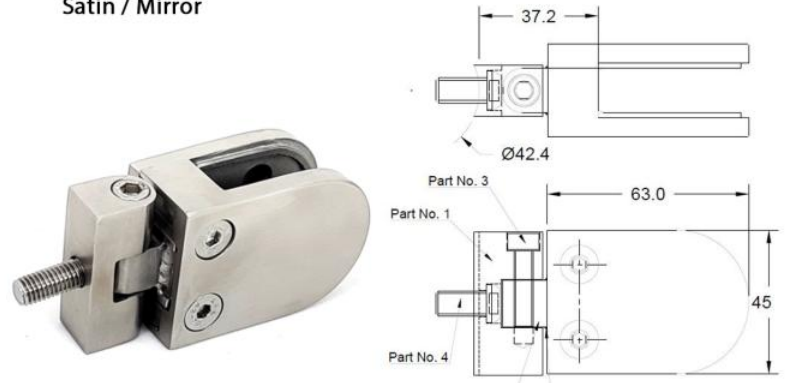

**0527.424.316**  
90 Degree Baluster Bracket (45mm Off-Set)  
316 Grade Satin / Mirror

**42-WALL-BRACKET-316**  
316 Grade Satin Finish  
(42mm Off-Set)

**WND1012-42.4**  
42.4mm  
316 Grade Satin Finish  
(28mm Off-Set)

**KLH10R-42.4**  
D Shape Glass Clamp  
304 / 316  
Satin / Mirror

**KLH13.52-15MM-42.4**  
D Shape Glass Clamp  
316  
Satin / Mirror

**KLH10R-42.4-SAFETY**  
D Shape Glass Clamp + Safety Plate  
316  
Satin