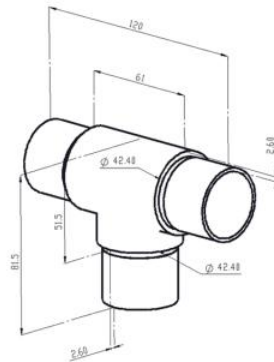

0206.426.316
3-Way Connector
316 Satin