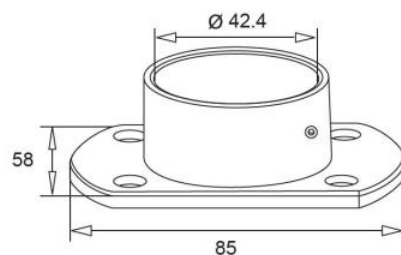

**RV1004-ADJ-42.4**  
Adjustable Elbow  
316 Satin

**ROB-42.4**  
Weldable Elbow  
316 Satin

**WALLPLATE-42.4**  
316 Satin / Mirror

**WALLPLATE-42.4-OBLONG**  
316 Satin / Mirror

**WALLPLATE-ADJ-42.4**  
Adjustable Wallplate  
316 Satin