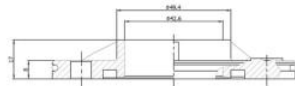

RON1009-42.4
316 Grade Raw
105mm Wide