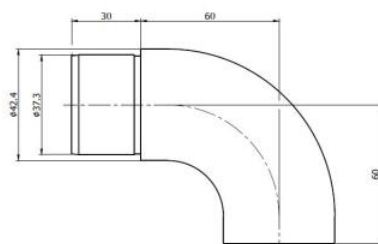

RV1001K-42.4
Straight Connector
316 Satin / Mirror