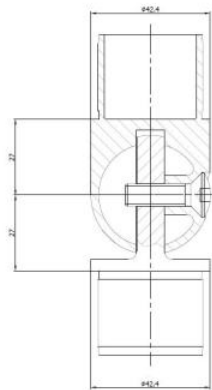

**KLH10R-42.4**  
D Shape Glass Clamp  
304 / 316  
Satin / Mirror

**KLH13.52-15MM-42.4**  
D Shape Glass Clamp  
316  
Satin / Mirror

**KLH10R-42.4-SAFETY**  
D Shape Glass Clamp + Safety Plate  
316  
Satin

**RV1003-42.4**  
Mid-Radius Bend  
316 Satin / Mirror

**RV1005-42.4**  
Sharp Bend  
316 Satin

**EVB1009-42.4**  
3-Way Elbow  
316 Satin

**0206.426.316**  
3-Way Connector  
316 Satin

**RV1003K-WALLPLATE-42.4**  
Wallplate & Elbow  
316 Satin

**RV1004-ADJ-42.4**  
Adjustable Elbow  
316 Satin

**ROB-42.4**  
Weldable Elbow  
316 Satin

**WALLPLATE-42.4**  
316 Satin / Mirror

**WALLPLATE-42.4-OBLONG**  
316 Satin / Mirror

**WALLPLATE-ADJ-42.4**  
Adjustable Wallplate  
316 Satin

**RV1018-42.4**  
End Scroll  
316 Satin / Mirror

**RV1001K-42.4**  
Straight Connector  
316 Satin / Mirror