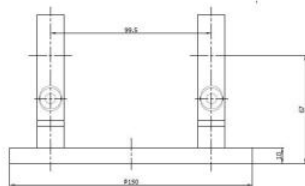

**SP1011-42.4**  
End Post  
316 Grade Satin Finish

**SP1012-42.4**  
Mid Post  
316 Grade Satin Finish

**SP1013-42.4**  
Corner Post  
316 Grade Satin Finish

**RON1012-42.4**  
316 Grade Raw  
100mm Wide (4 x 11mm Holes)

**RON1011-42.4**  
316 Grade Raw  
120mm Wide (4 x 11mm Holes)

**RON1009-42.4**  
316 Grade Raw  
105mm Wide

**0188.426.316**  
316 Grade Satin Finish  
100mm Wide

**42-BASE-PLATE-ADJ**  
316 Grade Satin Finish

**ROS1001-42.4**  
105mm Wide Cover Plates  
316 Grade Satin / Mirror

**ROS1002-42.4**  
125mm Wide Cover Plates  
316 Grade Satin / Mirror

**ROS1005-42.4**  
110mm Wide Cover Plates  
316 Grade Satin

**0521.424.316**  
150mm Baluster Bracket (45mm Off-Set)  
316 Grade Satin / Mirror

**0527.424.316**  
90 Degree Baluster Bracket (45mm Off-Set)  
316 Grade Satin / Mirror

**42-WALL-BRACKET-316**  
316 Grade Satin Finish  
(42mm Off-Set)

**WND1012-42.4**  
42.4mm  
316 Grade Satin Finish  
(28mm Off-Set)