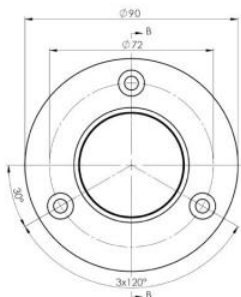

**0527.424.316**  
90 Degree Baluster Bracket (45mm Off-Set)  
316 Grade Satin / Mirror

**42-WALL-BRACKET-316**  
316 Grade Satin Finish  
(42mm Off-Set)

**WND1012-42.4**  
42.4mm  
316 Grade Satin Finish  
(28mm Off-Set)

**RV1003-42.4**  
Mid-Radius Bend  
316 Satin / Mirror

**RV1005-42.4**  
Sharp Bend  
316 Satin

**EVB1009-42.4**  
3-Way Elbow  
316 Satin

**0206.426.316**  
3-Way Connector  
316 Satin

**RV1003K-WALLPLATE-42.4**  
Wallplate & Elbow  
316 Satin

**RV1004-ADJ-42.4**  
Adjustable Elbow  
316 Satin

**ROB-42.4**  
Weldable Elbow  
316 Satin

**WALLPLATE-42.4**  
316 Satin / Mirror

**WALLPLATE-42.4-OBLONG**  
316 Satin / Mirror

**WALLPLATE-ADJ-42.4**  
Adjustable Wallplate  
316 Satin