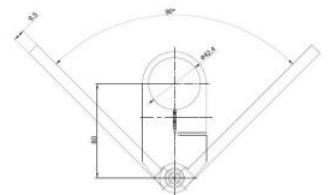

**ROS1001-42.4**  
105mm Wide Cover Plates  
316 Grade Satin / Mirror

**ROS1002-42.4**  
125mm Wide Cover Plates  
316 Grade Satin / Mirror

**ROS1005-42.4**  
110mm Wide Cover Plates  
316 Grade Satin

**0521.424.316**  
150mm Baluster Bracket (45mm Off-Set)  
316 Grade Satin / Mirror

**0527.424.316**  
90 Degree Baluster Bracket (45mm Off-Set)  
316 Grade Satin / Mirror

**42-WALL-BRACKET-316**  
316 Grade Satin Finish  
(42mm Off-Set)

**WND1012-42.4**  
42.4mm  
316 Grade Satin Finish  
(28mm Off-Set)