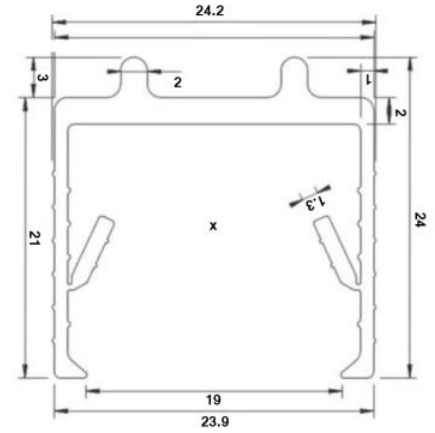

RO42-12
For 10-12.75mm Glass

RO42-15NEW
For 15-17.5mm Glass

RO42-19
For 19-21.5mm Glass

RO48-12
For 10-12 mm Glass

RO48-15
For 15-17.5 mm Glass

RO48-19
For 19- 21.5 mm Glass