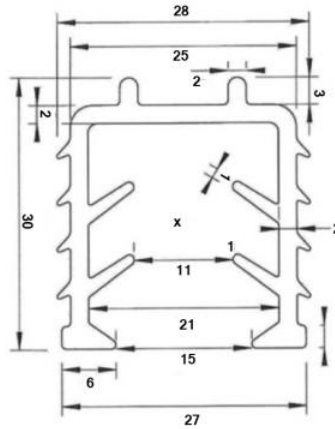

RO42-12
For 10-12.75mm Glass

RO42-15NEW
For 15-17.5mm Glass

RO42-19
For 19-21.5mm Glass

RO48-12
For 10-12 mm Glass

RO48-15
For 15-17.5 mm Glass

RO48-19
For 19- 21.5 mm Glass