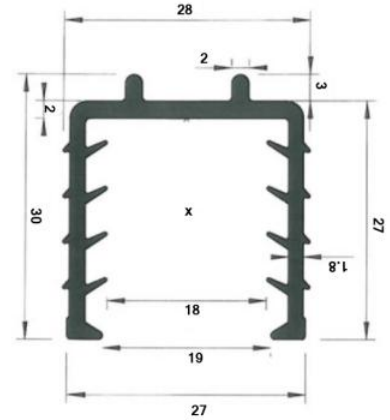

RO42-12
For 10-12.75mm Glass

RO42-15NEW
For 15-17.5mm Glass

RO42-19
For 19-21.5mm Glass

RO48-12
For 10-12 mm Glass

RO48-15
For 15-17.5 mm Glass

RO48-19
For 19- 21.5 mm Glass