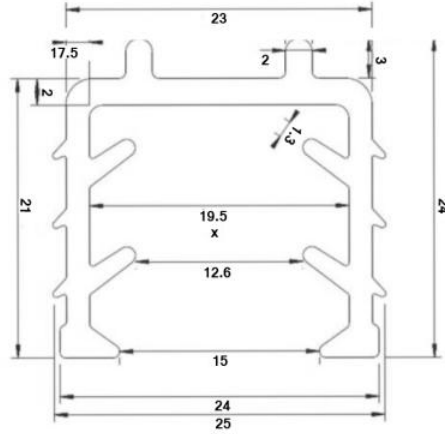

RO42-12
For 10-12.75mm Glass

RO42-15NEW
For 15-17.5mm Glass

RO42-19
For 19-21.5mm Glass

RO48-12
For 10-12 mm Glass

RO48-15
For 15-17.5 mm Glass

RO48-19
For 19- 21.5 mm Glass