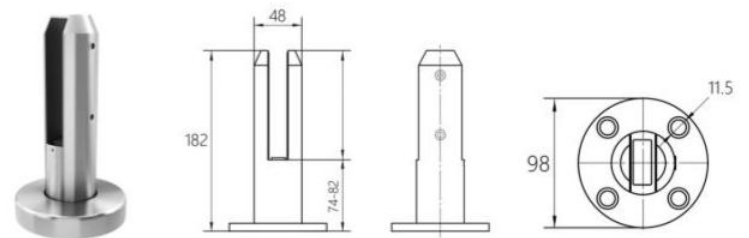

0397.000.225
Stainless Steel Duplex 2205 Round Spigot
Available in Satin & Black Finishes
To Suit 13.52 - 17.52mm