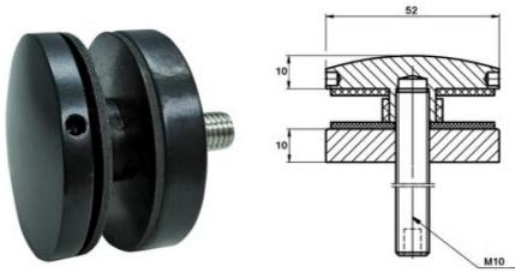

JK-1017-Black
316 Grade - Black Finish
Stand-Off