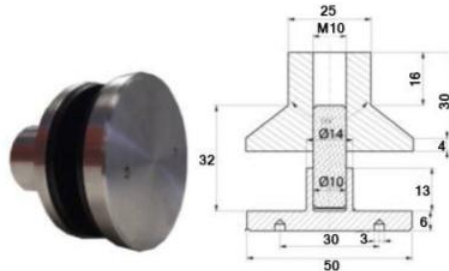

JK-1014
Solid Threaded Body - Flat Head
M10 Removable Thread
304 Satin / 316 Satin / 316 Mirror

*150mm Long M10 Threaded Bar Also Available Upon Request

JK-1017
Solid Threaded Body - Convex Head
M10 Removable Thread
304 Satin / 316 Satin / 316 Mirror

KT-ADJ-STAND-40
Adjustable Stand-Off M12
50 x 40mm
316 Satin / 316 Mirror

KT-ADJ-STAND-50
Adjustable Stand-Off M12
50 x 50mm
316 Satin / 316 Mirror / 316 Black

GLH1070-M16
70mm Wide x M16 Removable Thread
(9mm Back Plate)
316 Satin

GLH1070-M16-EXTENSION
70 x 50mm Extension Piece
316 Satin

GLH1014 / 0517.000.316
30 x 15mm Stand-Off - M8
316 Satin

GLH1013K-30
Solid Threaded Body - Pig Nose
M10 Removable Thread
316 Satin

GLH1013K-50
Solid Threaded Body - Pig Nose
M10 Removable Thread
316 Satin