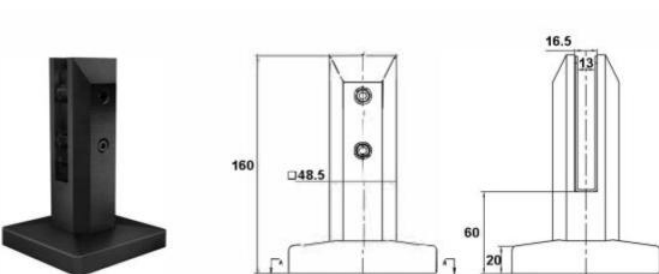

KT-Spigot-Black
PVD Coated Black Spigot
To Suit 10 - 12mm Glass