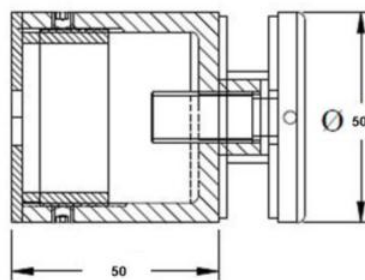

GLH1070-M16
70mm Wide x M16 Removable Thread
(9mm Back Plate)
316 Satin