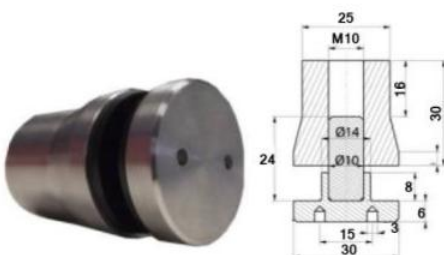

JK-1014
Solid Threaded Body - Flat Head
M10 Removable Thread
304 Satin / 316 Satin / 316 Mirror

*150mm Long M10 Threaded Bar Also Available Upon Request

JK-1017
Solid Threaded Body - Convex Head
M10 Removable Thread
304 Satin / 316 Satin / 316 Mirror

JK-1019
Solid Threaded Body - Convex Head
M16 Removable Thread
316 Satin

JK-1012
Solid Threaded Body - Screw Head
M10 Removable Thread
316 Satin

JK-1013
Solid Threaded Body - Screw Head
M12 Removable Thread
316 Satin

KT-ADJ-STAND-40
Adjustable Stand-Off M12
50 x 40mm
316 Satin / 316 Mirror

KT-ADJ-STAND-50
Adjustable Stand-Off M12
50 x 50mm
316 Satin / 316 Mirror / 316 Black

GLH1070-M16
70mm Wide x M16 Removable Thread
(9mm Back Plate)
316 Satin

GLH1070-M16-EXTENSION
70 x 50mm Extension Piece
316 Satin

GLH1014 / 0517.000.316
30 x 15mm Stand-Off - M8
316 Satin

GLH1013K-30
Solid Threaded Body - Pig Nose
M10 Removable Thread
316 Satin

GLH1013K-50
Solid Threaded Body - Pig Nose
M10 Removable Thread
316 Satin