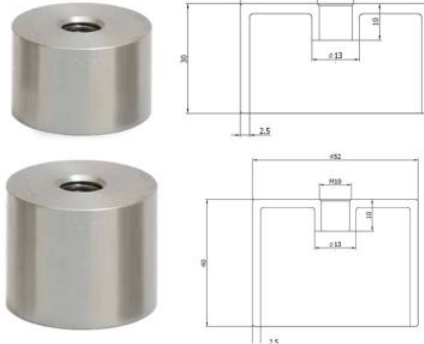

JK-1014
Solid Threaded Body - Flat Head
M10 Removable Thread
304 Satin / 316 Satin / 316 Mirror

*150mm Long M10 Threaded Bar Also Available Upon Request

JK-1017
Solid Threaded Body - Convex Head
M10 Removable Thread
304 Satin / 316 Satin / 316 Mirror

20, 30, 40, & 50mm
Spacers Now Available
for JK-1014 & JK-1017
Satin & Mirror

JK-SPACER-10MM (Satin & Mirror)
JK-SPACER-20MM (Satin & Mirror)
JK-SPACER-30MM (Satin & Mirror)
JK-SPACER-40MM (Satin & Mirror)
JK-SPACER-50MM (Satin & Mirror)

JK-1015
Solid Threaded Body - Flat Head
M12 Removable Thread
316 Satin / 316 Mirror

JK-1018
Solid Threaded Body - Convex Head
M12 Removable Thread
316 Satin / 316 Mirror

JK-1016
Solid Threaded Body - Flat Head
M16 Removable Thread
316 Satin

JK-1019
Solid Threaded Body - Convex Head
M16 Removable Thread
316 Satin

JK-1012
Solid Threaded Body - Screw Head
M10 Removable Thread
316 Satin

JK-1013
Solid Threaded Body - Screw Head
M12 Removable Thread
316 Satin