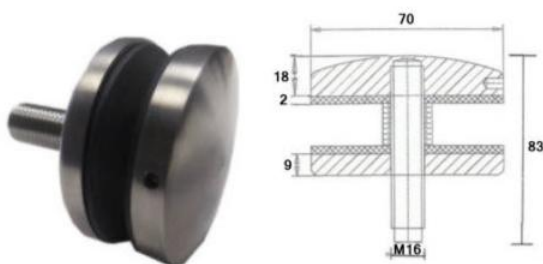

JK-1014
Solid Threaded Body - Flat Head
M10 Removable Thread
304 Satin / 316 Satin / 316 Mirror

*150mm Long M10 Threaded Bar Also Available Upon Request

JK-1017
Solid Threaded Body - Convex Head
M10 Removable Thread
304 Satin / 316 Satin / 316 Mirror

JK-1019
Solid Threaded Body - Convex Head
M16 Removable Thread
316 Satin

JK-1012
Solid Threaded Body - Screw Head
M10 Removable Thread
316 Satin

JK-1013
Solid Threaded Body - Screw Head
M12 Removable Thread
316 Satin

Spanners Available:
JK-Spanner-52
JK-Spanner-72
JK-Spanner-Adjustable (30 - 72mm)
JK-Flexible-Spanner (52mm)

JK-Flexible-Spanner
(Suitable for 52mm Wide JK's)

KT-ADJ-STAND-30
Adjustable Stand-Off M12
50 x 30mm
316 Satin / 316 Mirror

KT-ADJ-STAND-40
Adjustable Stand-Off M12
50 x 40mm
316 Satin / 316 Mirror

KT-ADJ-STAND-50
Adjustable Stand-Off M12
50 x 50mm
316 Satin / 316 Mirror / 316 Black

GLH1070-M16
70mm Wide x M16 Removable Thread
(9mm Back Plate)
316 Satin