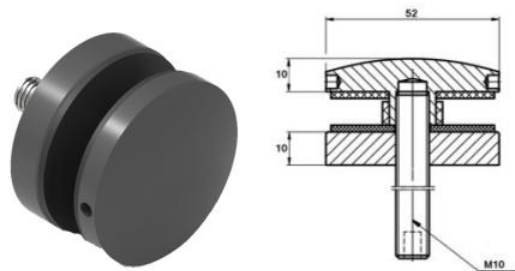

JK-1017-Anthracite
316 Grade - Anthracite Grey
Stand-Off