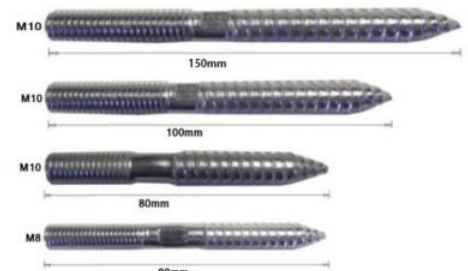

JK-1014
Solid Threaded Body - Flat Head
M10 Removable Thread
304 Satin / 316 Satin / 316 Mirror

*150mm Long M10 Threaded Bar Also Available Upon Request

JK-1017
Solid Threaded Body - Convex Head
M10 Removable Thread
304 Satin / 316 Satin / 316 Mirror

KT-ADJ-STAND-40
Adjustable Stand-Off M12
50 x 40mm
316 Satin / 316 Mirror

KT-ADJ-STAND-50
Adjustable Stand-Off M12
50 x 50mm
316 Satin / 316 Mirror / 316 Black

GLH1070-M16
70mm Wide x M16 Removable Thread
(9mm Back Plate)
316 Satin

GLH1070-M16-EXTENSION
70 x 50mm Extension Piece
316 Satin

GLH1014 / 0517.000.316
30 x 15mm Stand-Off - M8
316 Satin

GLH1013K-30
Solid Threaded Body - Pig Nose
M10 Removable Thread
316 Satin

GLH1013K-50
Solid Threaded Body - Pig Nose
M10 Removable Thread
316 Satin

M10-DOWEL-150
M10-DOWEL-100
M10-DOWEL-80
M8-DOWEL-80

JK-1017-Black
316 Grade - Black Finish
Stand-Off

KT-SELF-LOCK-STAND-OFF
316 Grade Stainless Steel
316 Satin & 316 Mirror
38 x 38 - 44mm

JK-1017-Anthracite
316 Grade - Anthracite Grey
Stand-Off