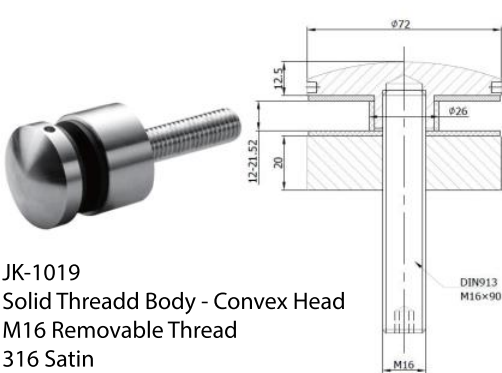

JK-1014
Solid Threaded Body - Flat Head
M10 Removable Thread
304 Satin / 316 Satin / 316 Mirror

*150mm Long M10 Threaded Bar Also Available Upon Request

JK-1017
Solid Threaded Body - Convex Head
M10 Removable Thread
304 Satin / 316 Satin / 316 Mirror

JK-1015
Solid Threaded Body - Flat Head
M12 Removable Thread
316 Satin / 316 Mirror

JK-1018
Solid Threaded Body - Convex Head
M12 Removable Thread
316 Satin / 316 Mirror

JK-1016
Solid Threaded Body - Flat Head
M16 Removable Thread
316 Satin

JK-1019
Solid Threaded Body - Convex Head
M16 Removable Thread
316 Satin

JK-1012
Solid Threaded Body - Screw Head
M10 Removable Thread
316 Satin

JK-1013
Solid Threaded Body - Screw Head
M12 Removable Thread
316 Satin

KT-ADJ-STAND-40
Adjustable Stand-Off M12
50 x 40mm
316 Satin / 316 Mirror

KT-ADJ-STAND-50
Adjustable Stand-Off M12
50 x 50mm
316 Satin / 316 Mirror / 316 Black

GLH1070-M16
70mm Wide x M16 Removable Thread
(9mm Back Plate)
316 Satin