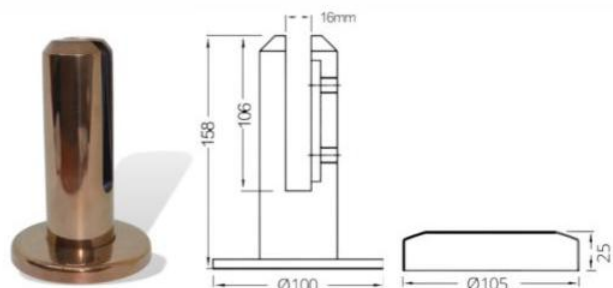

GLH1084-ROSE-GOLD
To Suit 10-12mm Glass
Round - 316 Grade Stainless Steel