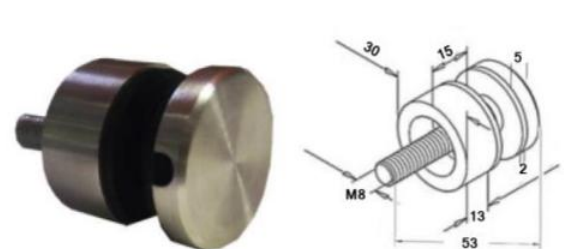

JK-1014
Solid Threaded Body - Flat Head
M10 Removable Thread
304 Satin / 316 Satin / 316 Mirror

*150mm Long M10 Threaded Bar Also Available Upon Request

JK-1017
Solid Threaded Body - Convex Head
M10 Removable Thread
304 Satin / 316 Satin / 316 Mirror

JK-1019
Solid Threaded Body - Convex Head
M16 Removable Thread
316 Satin

JK-1012
Solid Threaded Body - Screw Head
M10 Removable Thread
316 Satin

JK-1013
Solid Threaded Body - Screw Head
M12 Removable Thread
316 Satin

KT-ADJ-STAND-40
Adjustable Stand-Off M12
50 x 40mm
316 Satin / 316 Mirror

KT-ADJ-STAND-50
Adjustable Stand-Off M12
50 x 50mm
316 Satin / 316 Mirror / 316 Black

GLH1070-M16
70mm Wide x M16 Removable Thread
(9mm Back Plate)
316 Satin

GLH1070-M16-EXTENSION
70 x 50mm Extension Piece
316 Satin

GLH1014 / 0517.000.316
30 x 15mm Stand-Off - M8
316 Satin

GLH1013K-30
Solid Threaded Body - Pig Nose
M10 Removable Thread
316 Satin

GLH1013K-50
Solid Threaded Body - Pig Nose
M10 Removable Thread
316 Satin