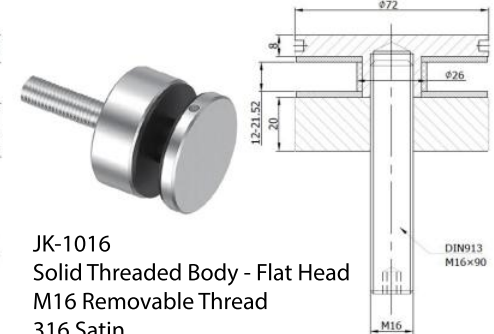

JK-1014
Solid Threaded Body - Flat Head
M10 Removable Thread
304 Satin / 316 Satin / 316 Mirror

*150mm Long M10 Threaded Bar Also Available Upon Request

JK-1017
Solid Threaded Body - Convex Head
M10 Removable Thread
304 Satin / 316 Satin / 316 Mirror

20, 30, 40, & 50mm
Spacers Now Available
for JK-1014 & JK-1017
Satin & Mirror

JK-SPACER-10MM (Satin & Mirror)
JK-SPACER-20MM (Satin & Mirror)
JK-SPACER-30MM (Satin & Mirror)
JK-SPACER-40MM (Satin & Mirror)
JK-SPACER-50MM (Satin & Mirror)

JK-1015
Solid Threaded Body - Flat Head
M12 Removable Thread
316 Satin / 316 Mirror

JK-1018
Solid Threaded Body - Convex Head
M12 Removable Thread
316 Satin / 316 Mirror

JK-1016
Solid Threaded Body - Flat Head
M16 Removable Thread
316 Satin

JK-1019
Solid Threaded Body - Convex Head
M16 Removable Thread
316 Satin

JK-1012
Solid Threaded Body - Screw Head
M10 Removable Thread
316 Satin

JK-1013
Solid Threaded Body - Screw Head
M12 Removable Thread
316 Satin