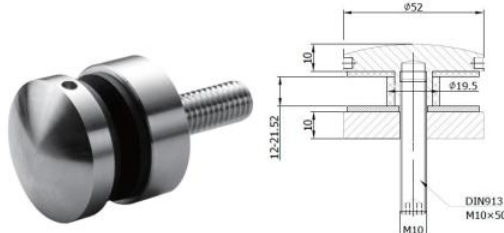

JK-1014
Solid Threaded Body - Flat Head
M10 Removable Thread
304 Satin / 316 Satin / 316 Mirror

*150mm Long M10 Threaded Bar Also Available Upon Request

JK-1017
Solid Threaded Body - Convex Head
M10 Removable Thread
304 Satin / 316 Satin / 316 Mirror

20, 30, 40, & 50mm
Spacers Now Available
for JK-1014 & JK-1017
Satin & Mirror

JK-SPACER-10MM (Satin & Mirror)
JK-SPACER-20MM (Satin & Mirror)
JK-SPACER-30MM (Satin & Mirror)
JK-SPACER-40MM (Satin & Mirror)
JK-SPACER-50MM (Satin & Mirror)

JK-1015
Solid Threaded Body - Flat Head
M12 Removable Thread
316 Satin / 316 Mirror

JK-1018
Solid Threaded Body - Convex Head
M12 Removable Thread
316 Satin / 316 Mirror

JK-1016
Solid Threaded Body - Flat Head
M16 Removable Thread
316 Satin

JK-1019
Solid Threaded Body - Convex Head
M16 Removable Thread
316 Satin

JK-1012
Solid Threaded Body - Screw Head
M10 Removable Thread
316 Satin

JK-1013
Solid Threaded Body - Screw Head
M12 Removable Thread
316 Satin