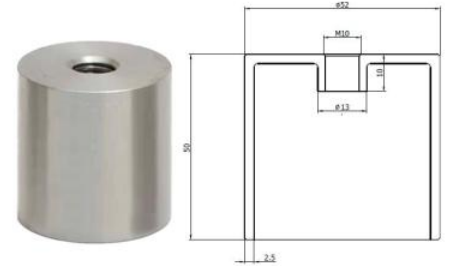

JK-SPACER-10MM (Satin & Mirror)
JK-SPACER-20MM (Satin & Mirror)
JK-SPACER-30MM (Satin & Mirror)
JK-SPACER-40MM (Satin & Mirror)
JK-SPACER-50MM (Satin & Mirror)