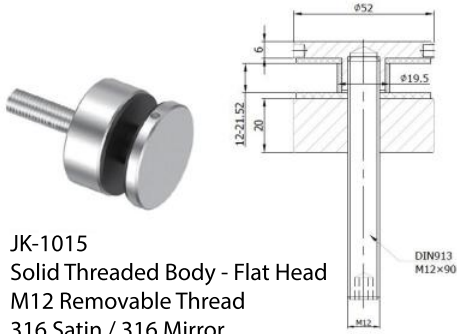

JK-1014
Solid Threaded Body - Flat Head
M10 Removable Thread
304 Satin / 316 Satin / 316 Mirror

*150mm Long M10 Threaded Bar Also Available Upon Request

JK-1017
Solid Threaded Body - Convex Head
M10 Removable Thread
304 Satin / 316 Satin / 316 Mirror

JK-1015
Solid Threaded Body - Flat Head
M12 Removable Thread
316 Satin / 316 Mirror

JK-1018
Solid Threaded Body - Convex Head
M12 Removable Thread
316 Satin / 316 Mirror

JK-1016
Solid Threaded Body - Flat Head
M16 Removable Thread
316 Satin

JK-1019
Solid Threaded Body - Convex Head
M16 Removable Thread
316 Satin

JK-1012
Solid Threaded Body - Screw Head
M10 Removable Thread
316 Satin

JK-1013
Solid Threaded Body - Screw Head
M12 Removable Thread
316 Satin

KT-ADJ-STAND-40
Adjustable Stand-Off M12
50 x 40mm
316 Satin / 316 Mirror

KT-ADJ-STAND-50
Adjustable Stand-Off M12
50 x 50mm
316 Satin / 316 Mirror / 316 Black

GLH1070-M16
70mm Wide x M16 Removable Thread
(9mm Back Plate)
316 Satin