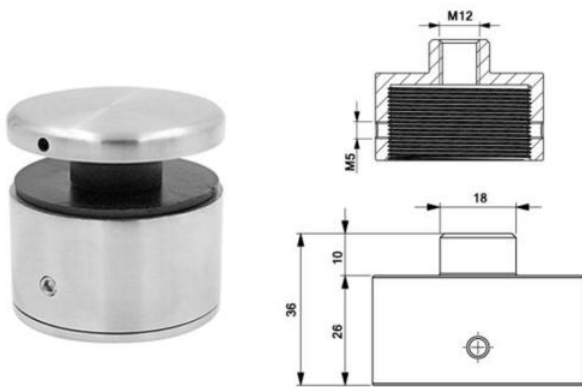

JK-1014
Solid Threaded Body - Flat Head
M10 Removable Thread
304 Satin / 316 Satin / 316 Mirror

*150mm Long M10 Threaded Bar Also Available Upon Request

JK-1017
Solid Threaded Body - Convex Head
M10 Removable Thread
304 Satin / 316 Satin / 316 Mirror

JK-1015
Solid Threaded Body - Flat Head
M12 Removable Thread
316 Satin / 316 Mirror

JK-1018
Solid Threaded Body - Convex Head
M12 Removable Thread
316 Satin / 316 Mirror

JK-1016
Solid Threaded Body - Flat Head
M16 Removable Thread
316 Satin

JK-1019
Solid Threaded Body - Convex Head
M16 Removable Thread
316 Satin

JK-1012
Solid Threaded Body - Screw Head
M10 Removable Thread
316 Satin

JK-1013
Solid Threaded Body - Screw Head
M12 Removable Thread
316 Satin

Spanners Available:
JK-Spanner-52
JK-Spanner-72
JK-Spanner-Adjustable (30 - 72mm)
JK-Flexible-Spanner (52mm)

JK-Flexible-Spanner
(Suitable for 52mm Wide JK's)

KT-ADJ-STAND-30
Adjustable Stand-Off M12
50 x 30mm
316 Satin / 316 Mirror