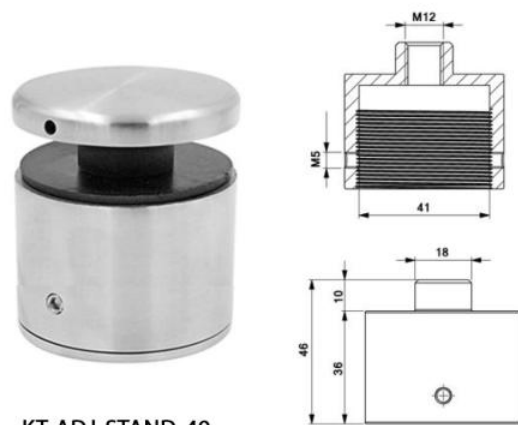

JK-1014
Solid Threaded Body - Flat Head
M10 Removable Thread
304 Satin / 316 Satin / 316 Mirror

*150mm Long M10 Threaded Bar Also Available Upon Request

JK-1017
Solid Threaded Body - Convex Head
M10 Removable Thread
304 Satin / 316 Satin / 316 Mirror

JK-1015
Solid Threaded Body - Flat Head
M12 Removable Thread
316 Satin / 316 Mirror

JK-1018
Solid Threaded Body - Convex Head
M12 Removable Thread
316 Satin / 316 Mirror

JK-1016
Solid Threaded Body - Flat Head
M16 Removable Thread
316 Satin

JK-1019
Solid Threaded Body - Convex Head
M16 Removable Thread
316 Satin

JK-1012
Solid Threaded Body - Screw Head
M10 Removable Thread
316 Satin

JK-1013
Solid Threaded Body - Screw Head
M12 Removable Thread
316 Satin

Spanners Available:
JK-Spanner-52
JK-Spanner-72
JK-Spanner-Adjustable (30 - 72mm)
JK-Flexible-Spanner (52mm)

JK-Flexible-Spanner
(Suitable for 52mm Wide JK's)

KT-ADJ-STAND-30
Adjustable Stand-Off M12
50 x 30mm
316 Satin / 316 Mirror