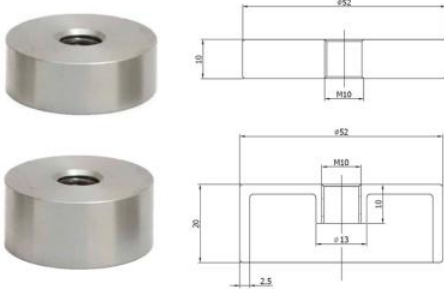

JK-1014
Solid Threaded Body - Flat Head
M10 Removable Thread
304 Satin / 316 Satin / 316 Mirror

*150mm Long M10 Threaded Bar Also Available Upon Request

JK-1017
Solid Threaded Body - Convex Head
M10 Removable Thread
304 Satin / 316 Satin / 316 Mirror

20, 30, 40, & 50mm
Spacers Now Available
for JK-1014 & JK-1017
Satin & Mirror

JK-SPACER-10MM (Satin & Mirror)
JK-SPACER-20MM (Satin & Mirror)
JK-SPACER-30MM (Satin & Mirror)
JK-SPACER-40MM (Satin & Mirror)
JK-SPACER-50MM (Satin & Mirror)

JK-1015
Solid Threaded Body - Flat Head
M12 Removable Thread
316 Satin / 316 Mirror

JK-1018
Solid Threaded Body - Convex Head
M12 Removable Thread
316 Satin / 316 Mirror

JK-1016
Solid Threaded Body - Flat Head
M16 Removable Thread
316 Satin

JK-1019
Solid Threaded Body - Convex Head
M16 Removable Thread
316 Satin

JK-1012
Solid Threaded Body - Screw Head
M10 Removable Thread
316 Satin

JK-1013
Solid Threaded Body - Screw Head
M12 Removable Thread
316 Satin