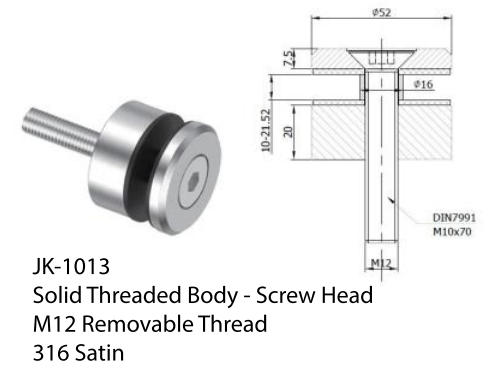

JK-1014
Solid Threaded Body - Flat Head
M10 Removable Thread
304 Satin / 316 Satin / 316 Mirror

*150mm Long M10 Threaded Bar Also Available Upon Request

JK-1017
Solid Threaded Body - Convex Head
M10 Removable Thread
304 Satin / 316 Satin / 316 Mirror

JK-1015
Solid Threaded Body - Flat Head
M12 Removable Thread
316 Satin / 316 Mirror

JK-1018
Solid Threaded Body - Convex Head
M12 Removable Thread
316 Satin / 316 Mirror

JK-1016
Solid Threaded Body - Flat Head
M16 Removable Thread
316 Satin

JK-1019
Solid Threaded Body - Convex Head
M16 Removable Thread
316 Satin

JK-1012
Solid Threaded Body - Screw Head
M10 Removable Thread
316 Satin

JK-1013
Solid Threaded Body - Screw Head
M12 Removable Thread
316 Satin