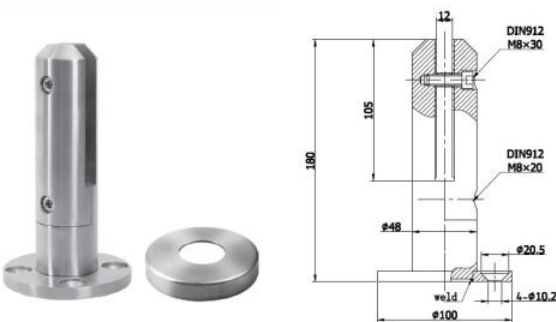

GLH1080
Round Spigot & Base (Rubbers for 10 and 12mm)
316 Satin