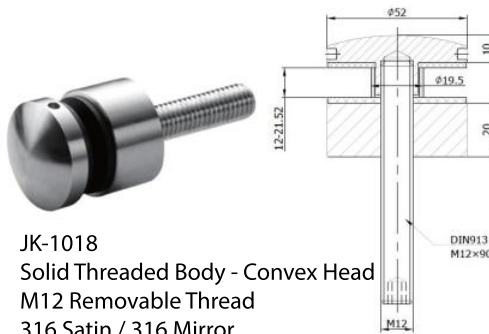

JK-1014
Solid Threaded Body - Flat Head
M10 Removable Thread
304 Satin / 316 Satin / 316 Mirror

*150mm Long M10 Threaded Bar Also Available Upon Request

JK-1017
Solid Threaded Body - Convex Head
M10 Removable Thread
304 Satin / 316 Satin / 316 Mirror

JK-1015
Solid Threaded Body - Flat Head
M12 Removable Thread
316 Satin / 316 Mirror

JK-1018
Solid Threaded Body - Convex Head
M12 Removable Thread
316 Satin / 316 Mirror

JK-1016
Solid Threaded Body - Flat Head
M16 Removable Thread
316 Satin

JK-1019
Solid Threaded Body - Convex Head
M16 Removable Thread
316 Satin

JK-1012
Solid Threaded Body - Screw Head
M10 Removable Thread
316 Satin

JK-1013
Solid Threaded Body - Screw Head
M12 Removable Thread
316 Satin

KT-ADJ-STAND-40
Adjustable Stand-Off M12
50 x 40mm
316 Satin / 316 Mirror

KT-ADJ-STAND-50
Adjustable Stand-Off M12
50 x 50mm
316 Satin / 316 Mirror / 316 Black

GLH1070-M16
70mm Wide x M16 Removable Thread
(9mm Back Plate)
316 Satin