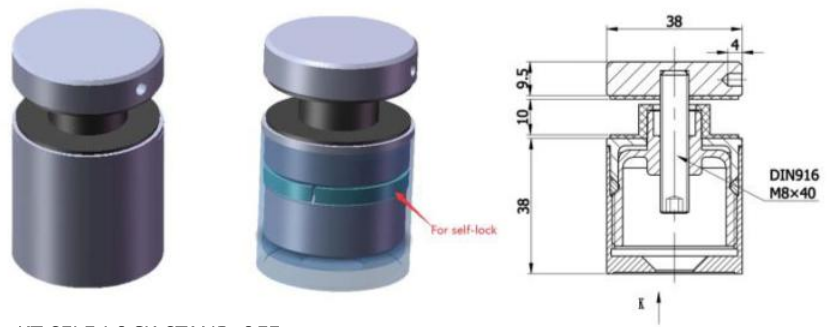

KT-SELF-LOCK-STAND-OFF
316 Grade Stainless Steel
316 Satin & 316 Mirror
38 x 38 - 44mm