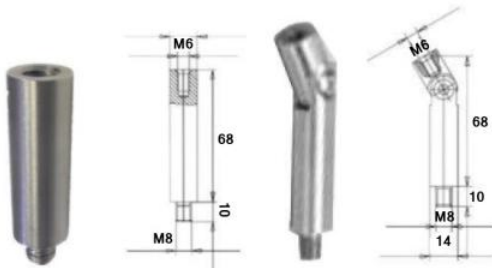

Saddles sold separate available in 42.4, 48.3, and 60.3mm

HH1003Y - 75mm Offset - 316 Satin
HH1003K - 90mm Offset - 316 Satin

HH1012K
Adjustable Handrail Bracket
316 Satin
(Saddles sold separately)

ROS1003-12.5K
76mm Cover Plate
With 12.5mm Hole
316 Satin

ROS1003-14.5K
76mm Cover Plate
With 14.5mm Hole
316 Satin

KT-Twist-Lock-75mm
75mm Off-Set Twist
and Lock Handrail Bracket
316 Satin

KT-Twist-Lock-90mm
90mm Off-Set Twist
and Lock Handrail Bracket
316 Satin

HH1002K-H-14MM
Straight Stem M8
316 Satin

GLS1002K
Adjustable Neck M8
316 Satin

HH1003-STEM12K
Arm Only
316 Satin

HH1003-STEM-14MM
Arm Only
316 Satin

HH1003-STEM-ADJ-12MM
Arm Only
316 Satin

HH1003-ADJ-14MM
Arm Only
316 Satin