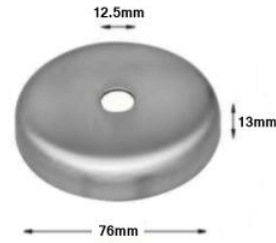

Saddles sold separate available in 42.4, 48.3, and 60.3mm

HH1003Y - 75mm Offset - 316 Satin
HH1003K - 90mm Offset - 316 Satin

HH1012K
Adjustable Handrail Bracket
316 Satin
(Saddles sold separately)

ROS1003-12.5K
76mm Cover Plate
With 12.5mm Hole
316 Satin

ROS1003-14.5K
76mm Cover Plate
With 14.5mm Hole
316 Satin

KT-Twist-Lock-75mm
75mm Off-Set Twist
and Lock Handrail Bracket
316 Satin

KT-Twist-Lock-90mm
90mm Off-Set Twist
and Lock Handrail Bracket
316 Satin

HH1002K-H-14MM
Straight Stem M8
316 Satin

GLS1002K
Adjustable Neck M8
316 Satin

HH1003-STEM12K
Arm Only
316 Satin

HH1003-STEM-14MM
Arm Only
316 Satin

HH1003-STEM-ADJ-12MM
Arm Only
316 Satin

HH1003-ADJ-14MM
Arm Only
316 Satin