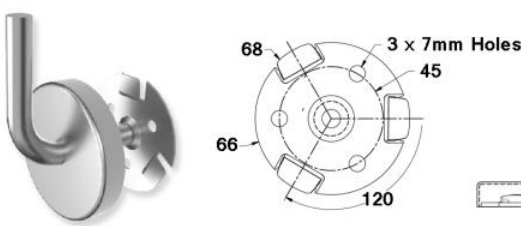

Saddles sold separate available in 42.4, 48.3, and 60.3mm

HH1003Y - 75mm Offset - 316 Satin
HH1003K - 90mm Offset - 316 Satin

HH1012K
Adjustable Handrail Bracket
316 Satin
(Saddles sold separately)

ROS1003-12.5K
76mm Cover Plate
With 12.5mm Hole
316 Satin

ROS1003-14.5K
76mm Cover Plate
With 14.5mm Hole
316 Satin

KT-Twist-Lock-75mm
75mm Off-Set Twist
and Lock Handrail Bracket
316 Satin

KT-Twist-Lock-90mm
90mm Off-Set Twist
and Lock Handrail Bracket
316 Satin