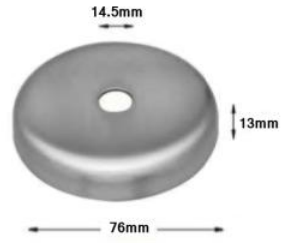

Saddles sold separate available in 42.4, 48.3, and 60.3mm

HH1003Y - 75mm Offset - 316 Satin
HH1003K - 90mm Offset - 316 Satin

HH1012K
Adjustable Handrail Bracket
316 Satin
(Saddles sold separately)

ROS1003-12.5K
76mm Cover Plate
With 12.5mm Hole
316 Satin

ROS1003-14.5K
76mm Cover Plate
With 14.5mm Hole
316 Satin

KT-Twist-Lock-75mm
75mm Off-Set Twist
and Lock Handrail Bracket
316 Satin

KT-Twist-Lock-90mm
90mm Off-Set Twist
and Lock Handrail Bracket
316 Satin

HH1002K-H-14MM
Straight Stem M8
316 Satin

GLS1002K
Adjustable Neck M8
316 Satin

HH1003-STEM12K
Arm Only
316 Satin

HH1003-STEM-14MM
Arm Only
316 Satin

HH1003-STEM-ADJ-12MM
Arm Only
316 Satin

HH1003-ADJ-14MM
Arm Only
316 Satin