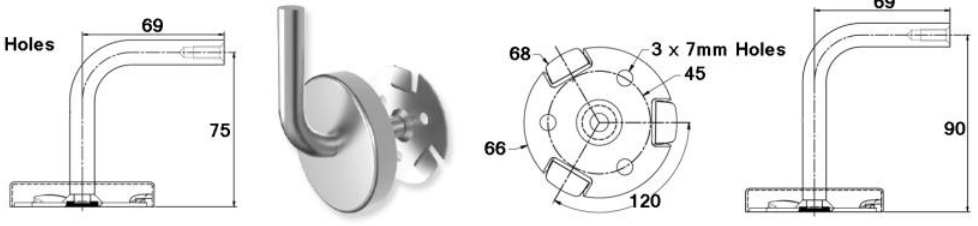

Saddles sold separate available in 42.4, 48.3, and 60.3mm

HH1003Y - 75mm Offset - 316 Satin
HH1003K - 90mm Offset - 316 Satin

HH1012K
Adjustable Handrail Bracket
316 Satin
(Saddles sold separately)

ROS1003-12.5K
76mm Cover Plate
With 12.5mm Hole
316 Satin

ROS1003-14.5K
76mm Cover Plate
With 14.5mm Hole
316 Satin

KT-Twist-Lock-75mm
75mm Off-Set Twist
and Lock Handrail Bracket
316 Satin

KT-Twist-Lock-90mm
90mm Off-Set Twist
and Lock Handrail Bracket
316 Satin

HH1002K-H-14MM
Straight Stem M8
316 Satin

GLS1002K
Adjustable Neck M8
316 Satin

HH1003-STEM12K
Arm Only
316 Satin

HH1003-STEM-14MM
Arm Only
316 Satin

HH1003-STEM-ADJ-12MM
Arm Only
316 Satin

HH1003-ADJ-14MM
Arm Only
316 Satin