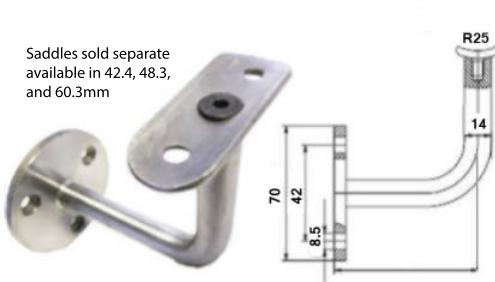

Saddles sold separate available in 42.4, 48.3, and 60.3mm

HH1003Y - 75mm Offset - 316 Satin
HH1003K - 90mm Offset - 316 Satin

HH1012K
Adjustable Handrail Bracket
316 Satin
(Saddles sold separately)

ROS1003-12.5K
76mm Cover Plate
With 12.5mm Hole
316 Satin

ROS1003-14.5K
76mm Cover Plate
With 14.5mm Hole
316 Satin

KT-Twist-Lock-75mm
75mm Off-Set Twist
and Lock Handrail Bracket
316 Satin

KT-Twist-Lock-90mm
90mm Off-Set Twist
and Lock Handrail Bracket
316 Satin

HH1002K-H-14MM
Straight Stem M8
316 Satin

GLS1002K
Adjustable Neck M8
316 Satin

HH1003-STEM12K
Arm Only
316 Satin

HH1003-STEM-14MM
Arm Only
316 Satin

HH1003-STEM-ADJ-12MM
Arm Only
316 Satin

HH1003-ADJ-14MM
Arm Only
316 Satin