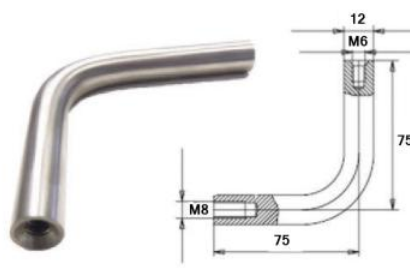

Saddles sold separate available in 42.4, 48.3, and 60.3mm

HH1003Y - 75mm Offset - 316 Satin
HH1003K - 90mm Offset - 316 Satin

HH1012K
Adjustable Handrail Bracket
316 Satin
(Saddles sold separately)

ROS1003-12.5K
76mm Cover Plate
With 12.5mm Hole
316 Satin

ROS1003-14.5K
76mm Cover Plate
With 14.5mm Hole
316 Satin

KT-Twist-Lock-75mm
75mm Off-Set Twist
and Lock Handrail Bracket
316 Satin

KT-Twist-Lock-90mm
90mm Off-Set Twist
and Lock Handrail Bracket
316 Satin

HH1002K-H-14MM
Straight Stem M8
316 Satin

GLS1002K
Adjustable Neck M8
316 Satin

HH1003-STEM12K
Arm Only
316 Satin

HH1003-STEM-14MM
Arm Only
316 Satin

HH1003-STEM-ADJ-12MM
Arm Only
316 Satin

HH1003-ADJ-14MM
Arm Only
316 Satin