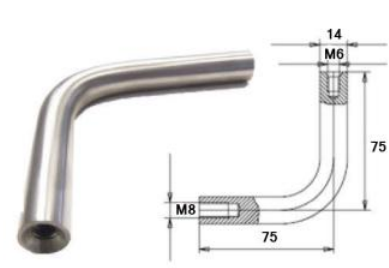

Saddles sold separate available in 42.4, 48.3, and 60.3mm

HH1003Y - 75mm Offset - 316 Satin
HH1003K - 90mm Offset - 316 Satin

HH1012K
Adjustable Handrail Bracket
316 Satin
(Saddles sold separately)

ROS1003-12.5K
76mm Cover Plate
With 12.5mm Hole
316 Satin

ROS1003-14.5K
76mm Cover Plate
With 14.5mm Hole
316 Satin

KT-Twist-Lock-75mm
75mm Off-Set Twist
and Lock Handrail Bracket
316 Satin

KT-Twist-Lock-90mm
90mm Off-Set Twist
and Lock Handrail Bracket
316 Satin

HH1002K-H-14MM
Straight Stem M8
316 Satin

GLS1002K
Adjustable Neck M8
316 Satin

HH1003-STEM12K
Arm Only
316 Satin

HH1003-STEM-14MM
Arm Only
316 Satin

HH1003-STEM-ADJ-12MM
Arm Only
316 Satin

HH1003-ADJ-14MM
Arm Only
316 Satin