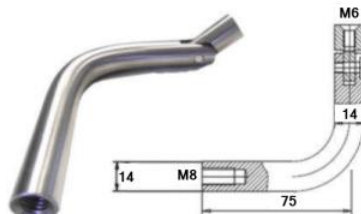

Saddles sold separate available in 42.4, 48.3, and 60.3mm

HH1003Y - 75mm Offset - 316 Satin
HH1003K - 90mm Offset - 316 Satin

HH1012K
Adjustable Handrail Bracket
316 Satin
(Saddles sold separately)

ROS1003-12.5K
76mm Cover Plate
With 12.5mm Hole
316 Satin

ROS1003-14.5K
76mm Cover Plate
With 14.5mm Hole
316 Satin

KT-Twist-Lock-75mm
75mm Off-Set Twist
and Lock Handrail Bracket
316 Satin

KT-Twist-Lock-90mm
90mm Off-Set Twist
and Lock Handrail Bracket
316 Satin

HH1002K-H-14MM
Straight Stem M8
316 Satin

GLS1002K
Adjustable Neck M8
316 Satin

HH1003-STEM12K
Arm Only
316 Satin

HH1003-STEM-14MM
Arm Only
316 Satin

HH1003-STEM-ADJ-12MM
Arm Only
316 Satin

HH1003-ADJ-14MM
Arm Only
316 Satin