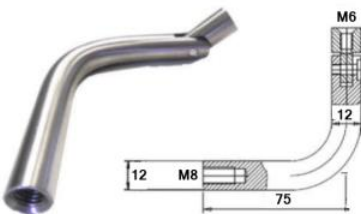

Saddles sold separate available in 42.4, 48.3, and 60.3mm

HH1003Y - 75mm Offset - 316 Satin
HH1003K - 90mm Offset - 316 Satin

HH1012K
Adjustable Handrail Bracket
316 Satin
(Saddles sold separately)

ROS1003-12.5K
76mm Cover Plate
With 12.5mm Hole
316 Satin

ROS1003-14.5K
76mm Cover Plate
With 14.5mm Hole
316 Satin

KT-Twist-Lock-75mm
75mm Off-Set Twist
and Lock Handrail Bracket
316 Satin

KT-Twist-Lock-90mm
90mm Off-Set Twist
and Lock Handrail Bracket
316 Satin

HH1002K-H-14MM
Straight Stem M8
316 Satin

GLS1002K
Adjustable Neck M8
316 Satin

HH1003-STEM12K
Arm Only
316 Satin

HH1003-STEM-14MM
Arm Only
316 Satin

HH1003-STEM-ADJ-12MM
Arm Only
316 Satin

HH1003-ADJ-14MM
Arm Only
316 Satin